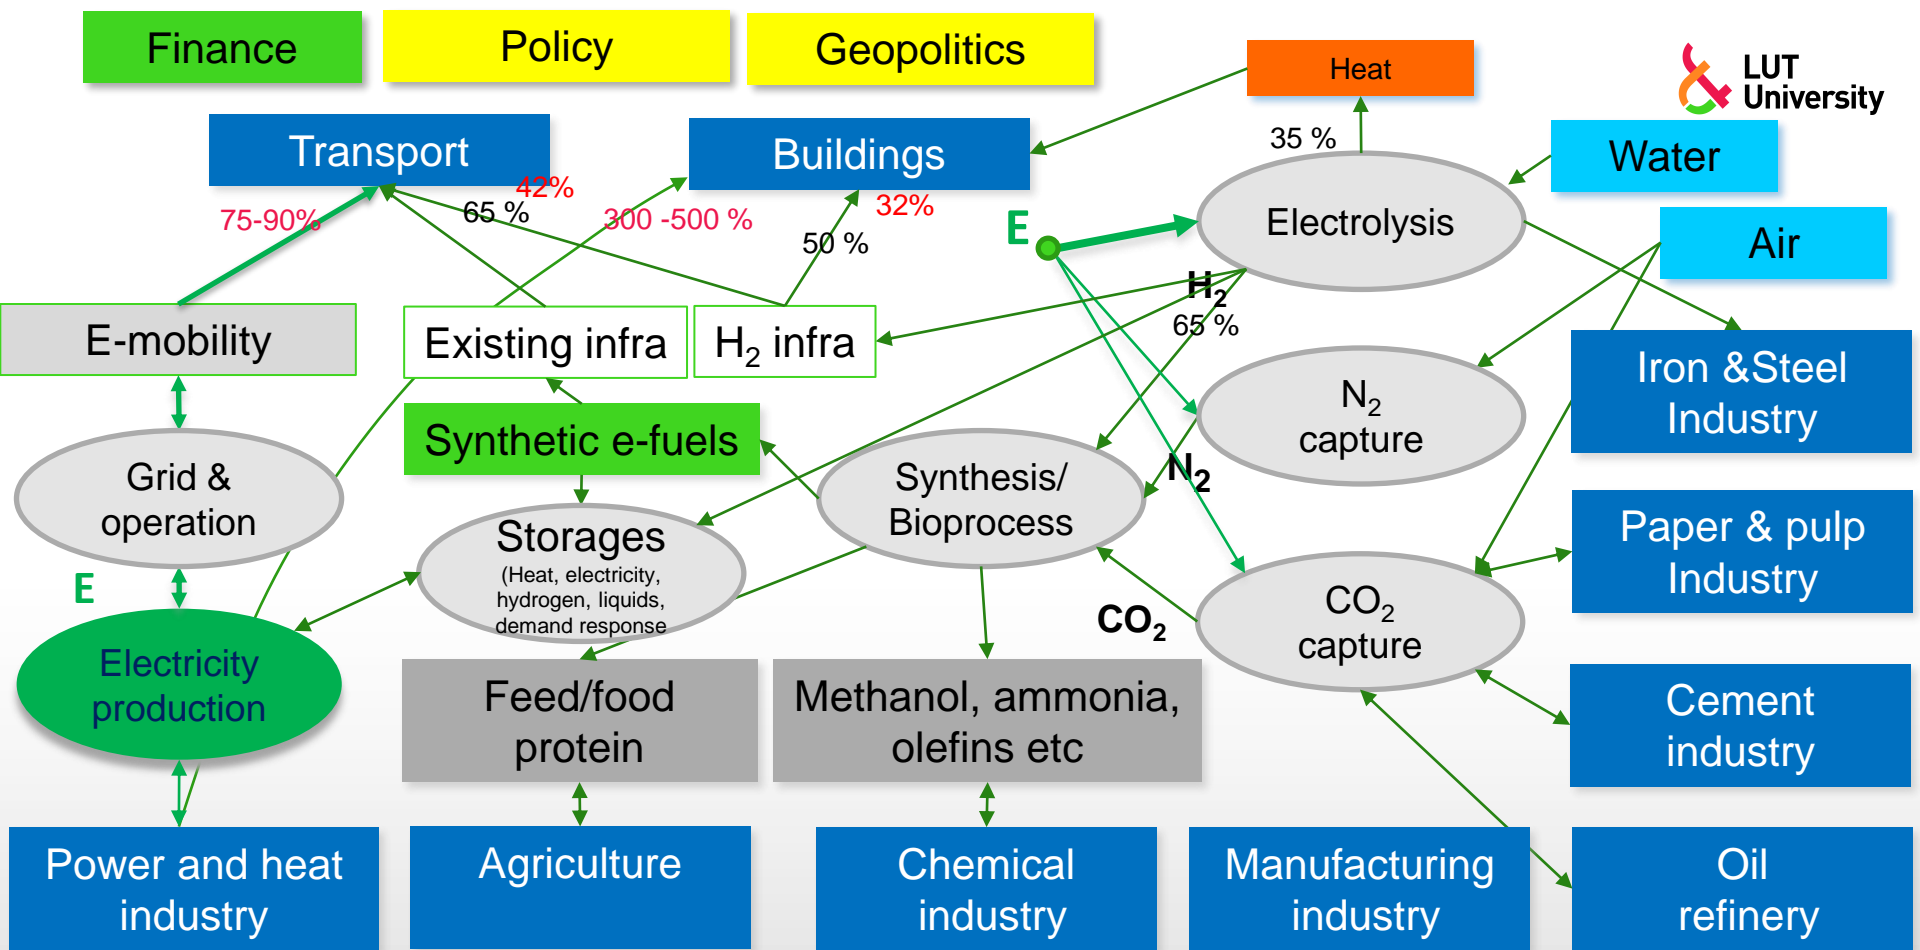

SYSTEM EARTH

LUT
University

Petteri Laaksonen, D. Sc
Research Director at School of Energy Systems

Thank You!